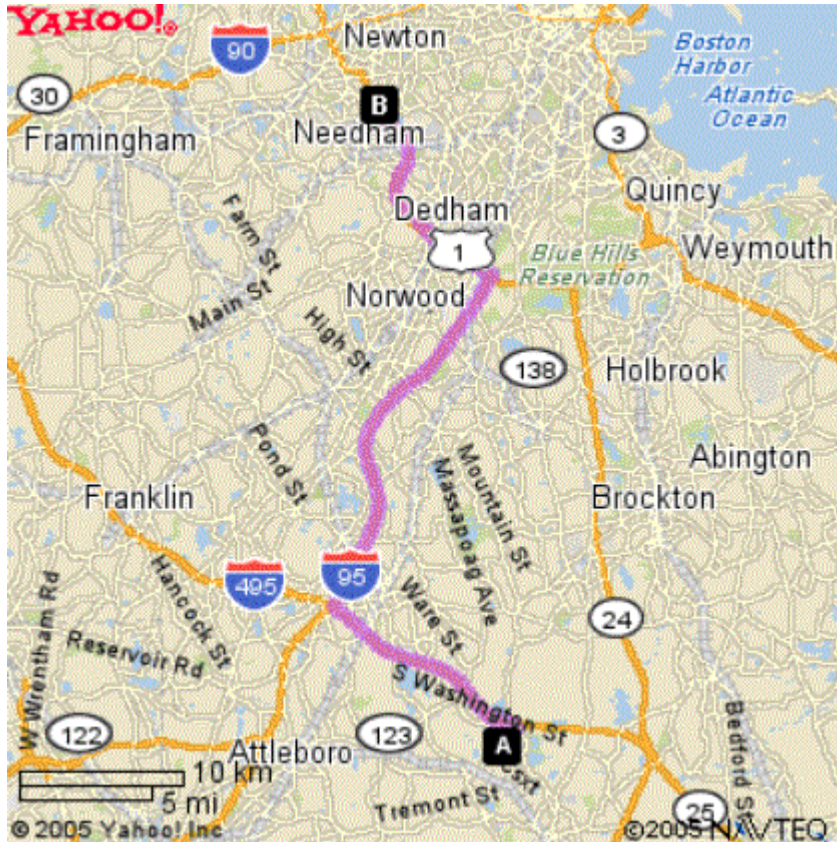

## From GDC4S Taunton to GDC4S Needham

GDC4S Building 5, 77 A Street, Needham, MA. 02194  
GDC4S Building 8, 156 B Street, Needham MA .02194  
GDC4S Building 3, 189 B Street, Needham MA. 02194

Start at **400 JOHN QUINCY ADAMS RD, TAUNTON** going toward  
**CONSTITUTION DR** - go **0.6** mi  
Turn Right on **MYLES STANDISH BLVD** - go **0.5** mi  
**MYLES STANDISH BLVD** becomes **INDUSTRIAL PARK RD** - go **0.3** mi  
Turn Left on **BAY ST** - go **0.3** mi  
Turn Left onto **I-495 NORTH** - go **8.0** mi  
Take exit **#13A** onto **I-95 NORTH** toward **BOSTON** - go **23.8** mi  
Take exit **#19A/HIGHLAND AVE** onto **HIGHLAND AVE** toward **NEWTON  
HIGHLANDS** - go **0.3** mi  
Turn Right on **1ST AVE** - go **0.3** mi  
Turn Left on **A ST** - go **0.1** mi  
Arrive at **77 A ST, NEEDHAM**, on the Right